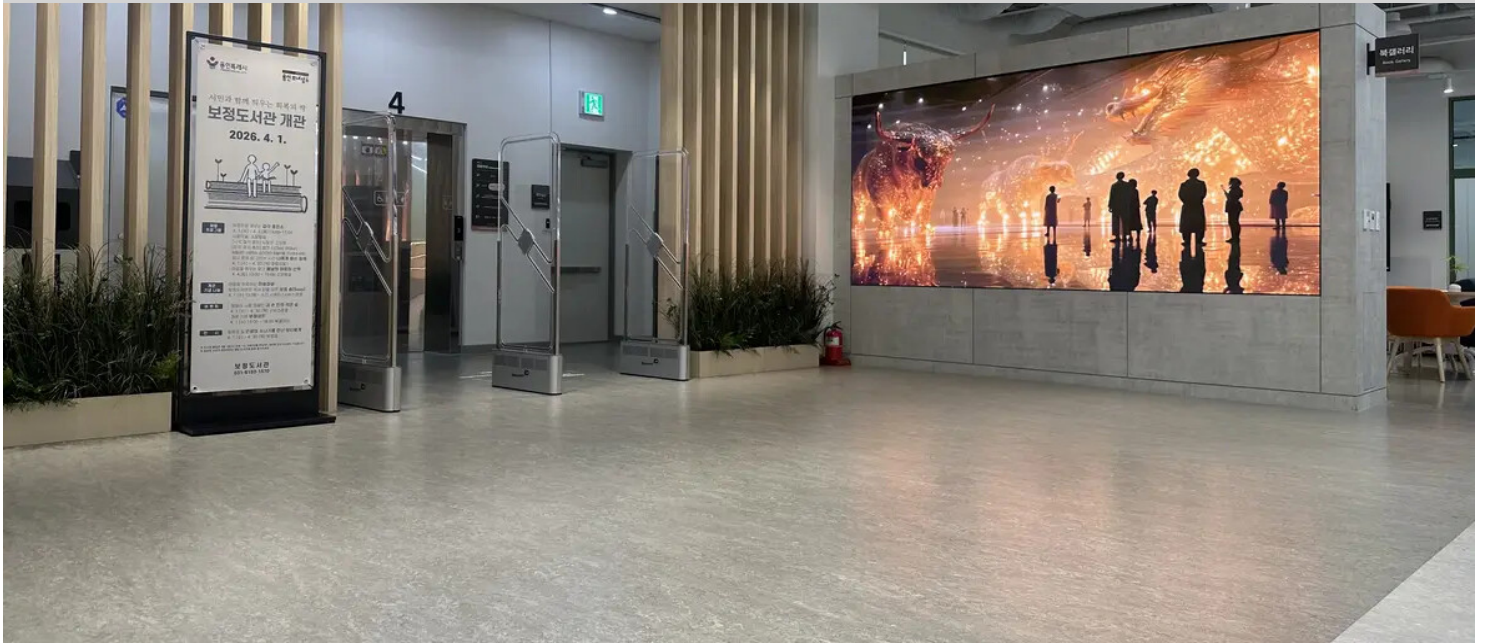

## Bojung Mire Human Center

In the Bojung Mire Human Center in Seoul, various colours of Marmoleum flooring and Sarlon Modul'up flooring have been installed. The patterned designs of Modul'up colours form a nice combination with the marbled uni colours of Marmoleum Real.